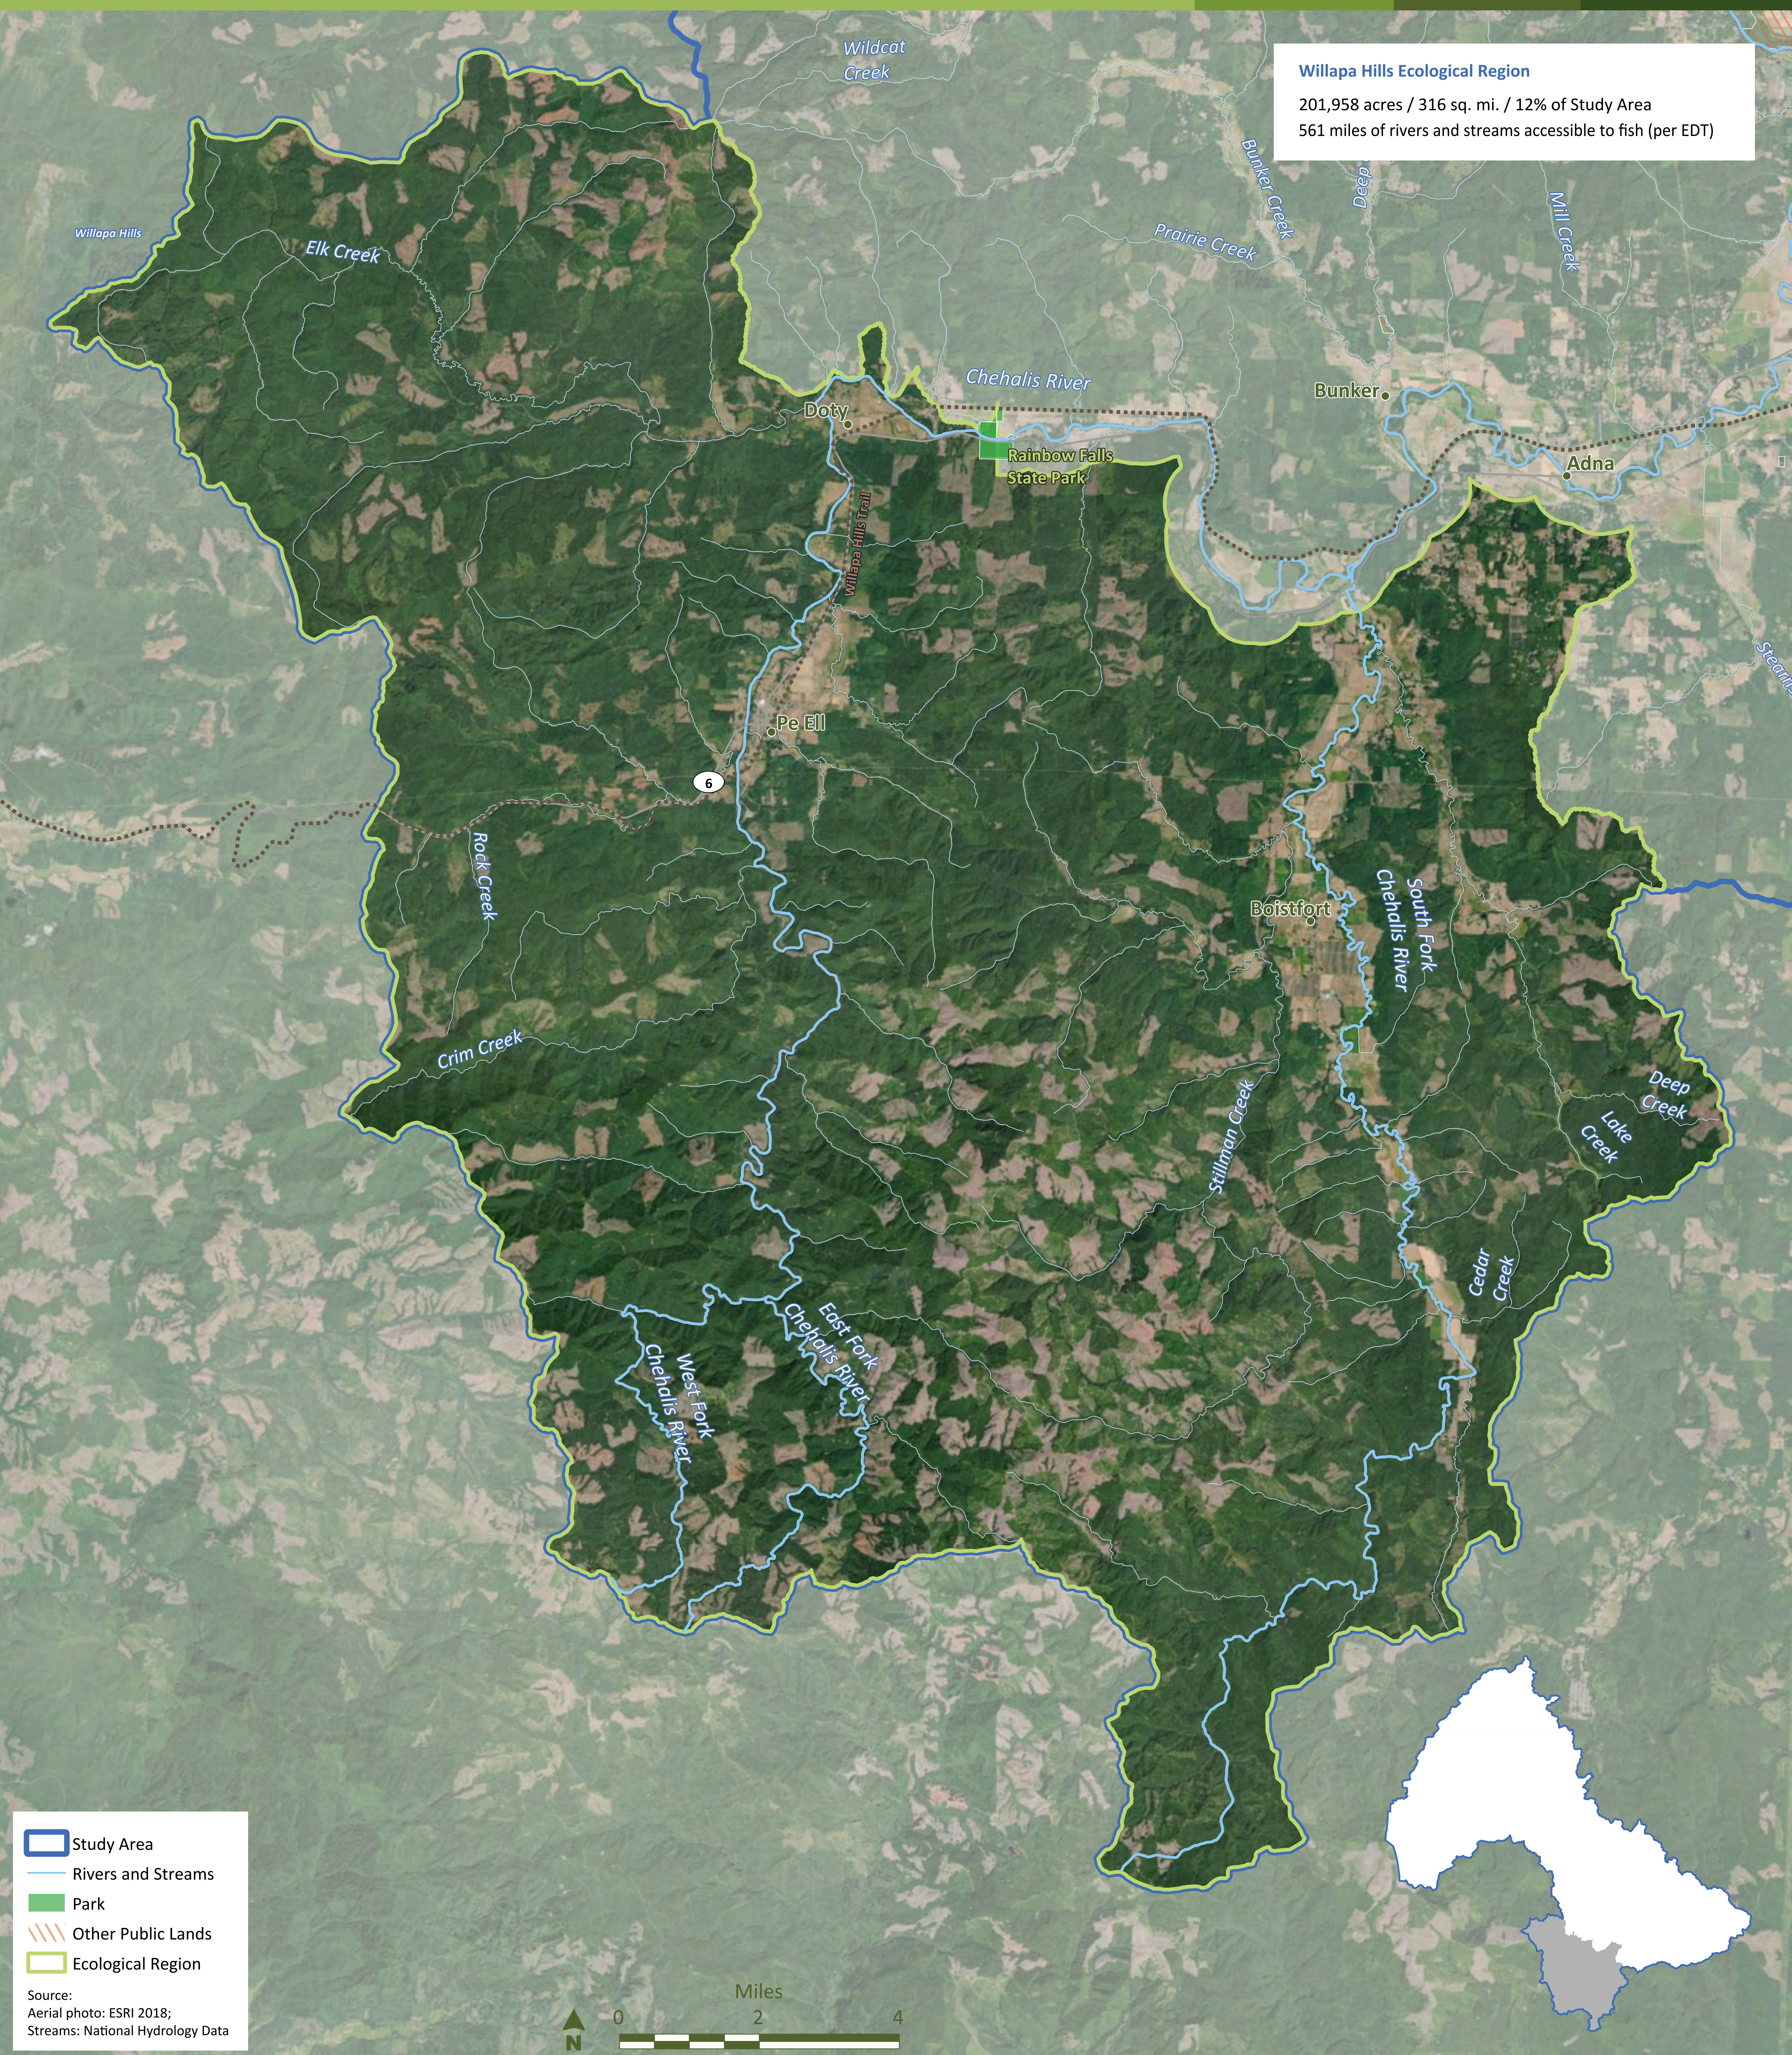

Willapa Hills Ecological Region Map

Willapa Hills Ecological Region
201,958 acres / 316 sq. mi. / 12% of Study Area
561 miles of rivers and streams accessible to fish (per EDT)

Study Area
Rivers and Streams
Park
Other Public Lands
Ecological Region

Source:
Aerial photo: ESRI 2018;
Streams: National Hydrology Data