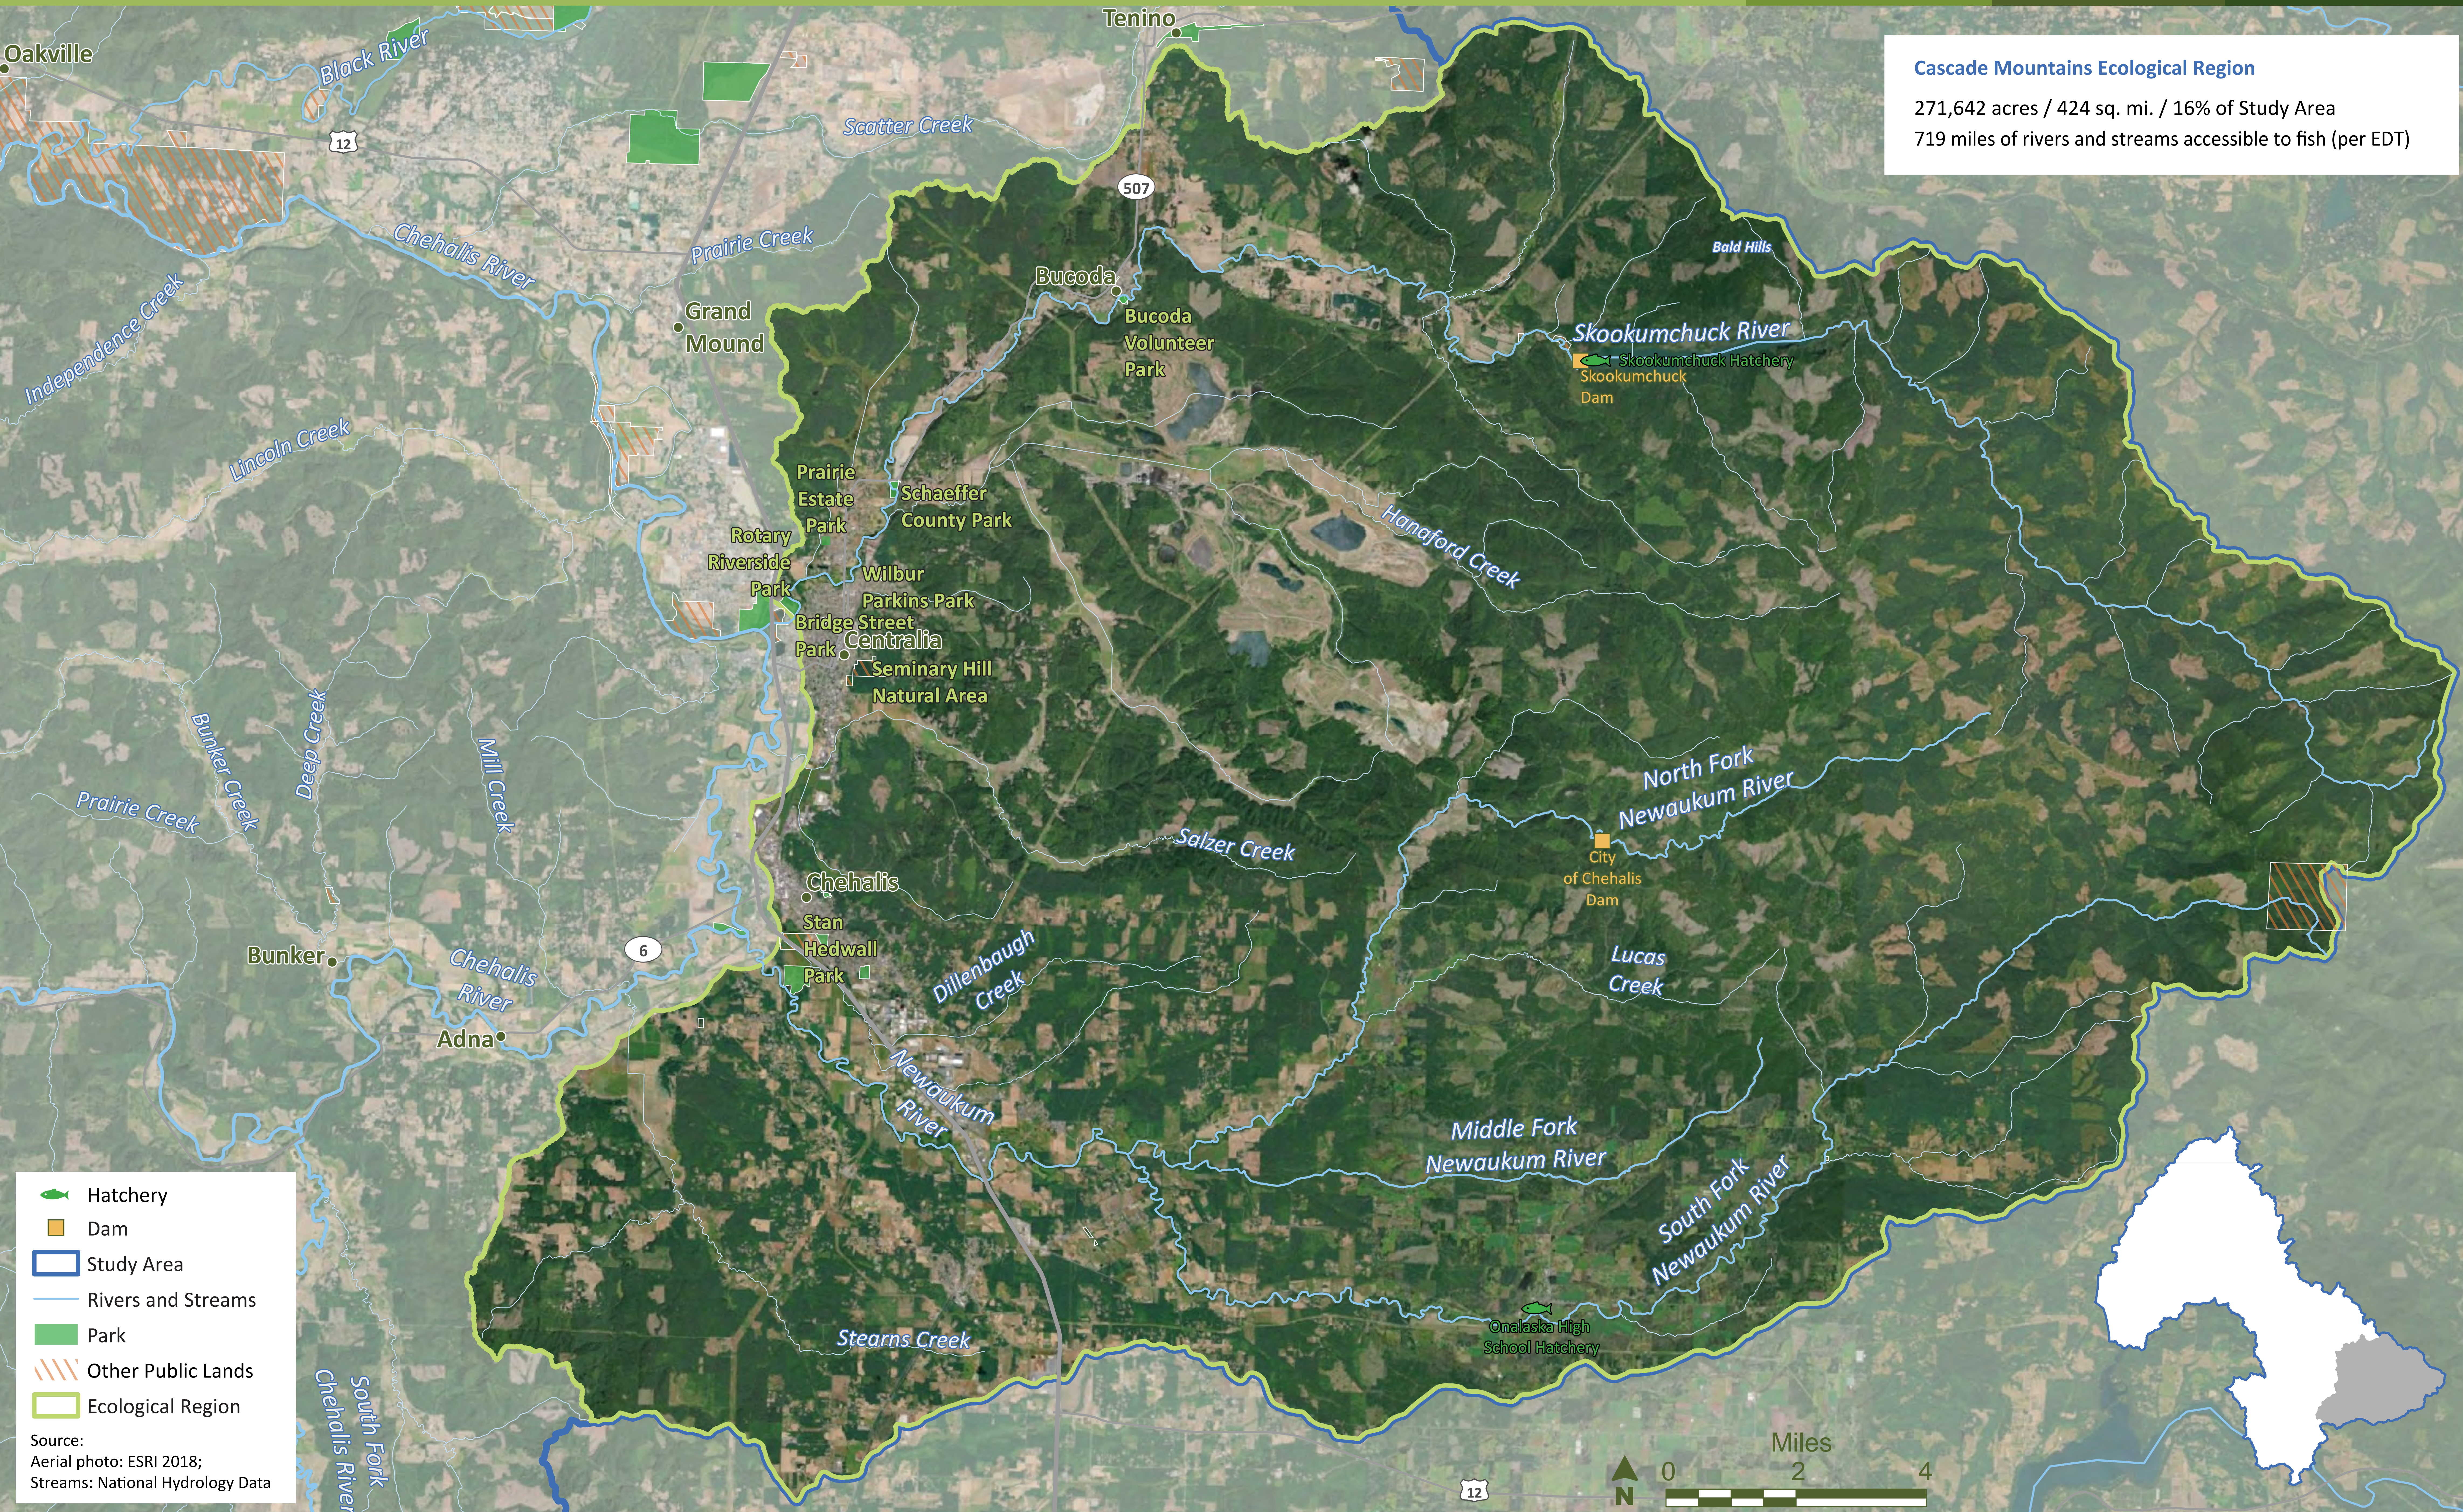

Cascade Mountains Ecological Region Map

Cascade Mountains Ecological Region
 271,642 acres / 424 sq. mi. / 16% of Study Area
 719 miles of rivers and streams accessible to fish (per EDT)

-  Hatchery
-  Dam
-  Study Area
-  Rivers and Streams
-  Park
-  Other Public Lands
-  Ecological Region

Source:
 Aerial photo: ESRI 2018;
 Streams: National Hydrology Data